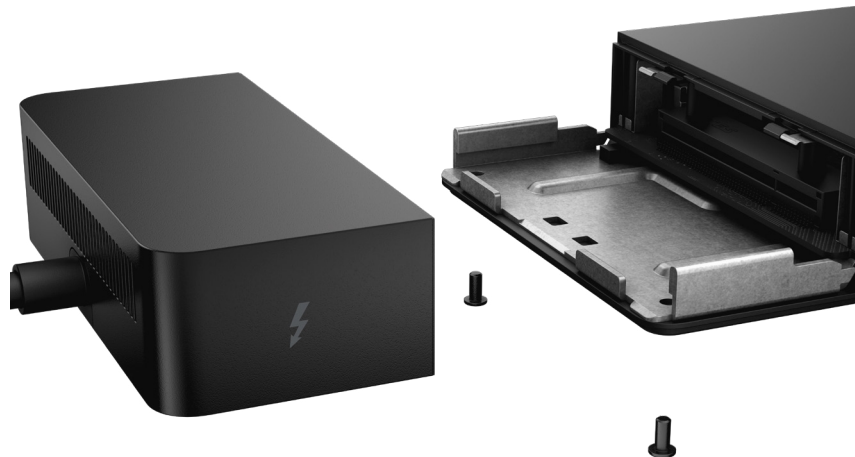

Recommended Accessories

DELL DOCK – WD19 130W

Multi-task seamlessly across 3 devices with this premium full-sized keyboard and sculpted mouse combo with programmable shortcuts and 6 months battery life.⁶

Experience true color and striking clarity on this 27" 4K monitor with a wide color coverage. This VESA DisplayHDR™ 400 monitor features virtually borderless InfinityEdge and USB-C connectivity with up to 90W power delivery.

Mount your Dell Commercial Dock behind your compatible monitor or under your desk to create a clutter-free work environment.

Future-ready design

Dell offers the World's first modular dock with upgradeable connectivity and power. By allowing you to easily upgrade your connectivity and boost your power delivery to meet the future needs of your evolving PC environment, you can significantly reduce your upgrade costs.

DELL THUNDERBOLT™ DOCK WD19TB MODULE

Need more power in the future? Upgrade to the WD19TB module for Thunderbolt connectivity with up to 130 Watts of power delivery, 40Gbps data transfer speeds and support for up to three displays at a fraction of the cost of replacing the entire dock.