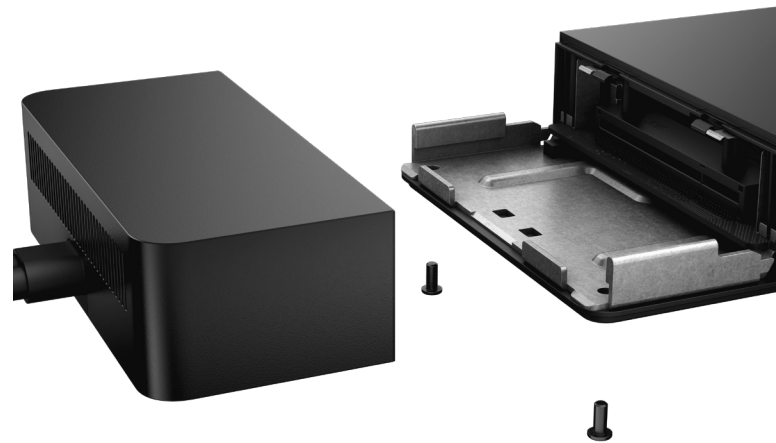

Recommended Accessories

DELL THUNDERBOLT™ DOCK – WD19TB

Multi-task seamlessly across 3 devices with this premium full-sized keyboard and sculpted mouse combo with programmable shortcuts and 6 months battery life.⁶

Experience true color and striking clarity on this 27" 4K monitor with a wide color coverage. This VESA DisplayHDR™ 400 monitor features virtually borderless InfinityEdge and USB-C connectivity with up to 90W power delivery.

Mount your Dell Commercial Dock behind your compatible monitor or under your desk to create a clutter-free work environment.

Future-ready design

Dell offers the World's first modular dock with upgradeable connectivity and power. By allowing you to easily upgrade your connectivity and boost your power delivery to meet the future needs of your evolving PC environment, you can significantly reduce your upgrade costs.

DELL PERFORMANCE DOCK WD19DC MODULE

Upgrade to the WD19DC module in the future to increase your power delivery up to 210 Watts for use with Precision Mobile Workstations at a fraction of the cost of replacing the entire dock. The single connector can also be used with all Dell commercial laptops for ultimate compatibility in your PC environment.

Compatible with select Precision Mobile Workstations Precision and Latitude or XPS systems with single USB Type-C® cable.